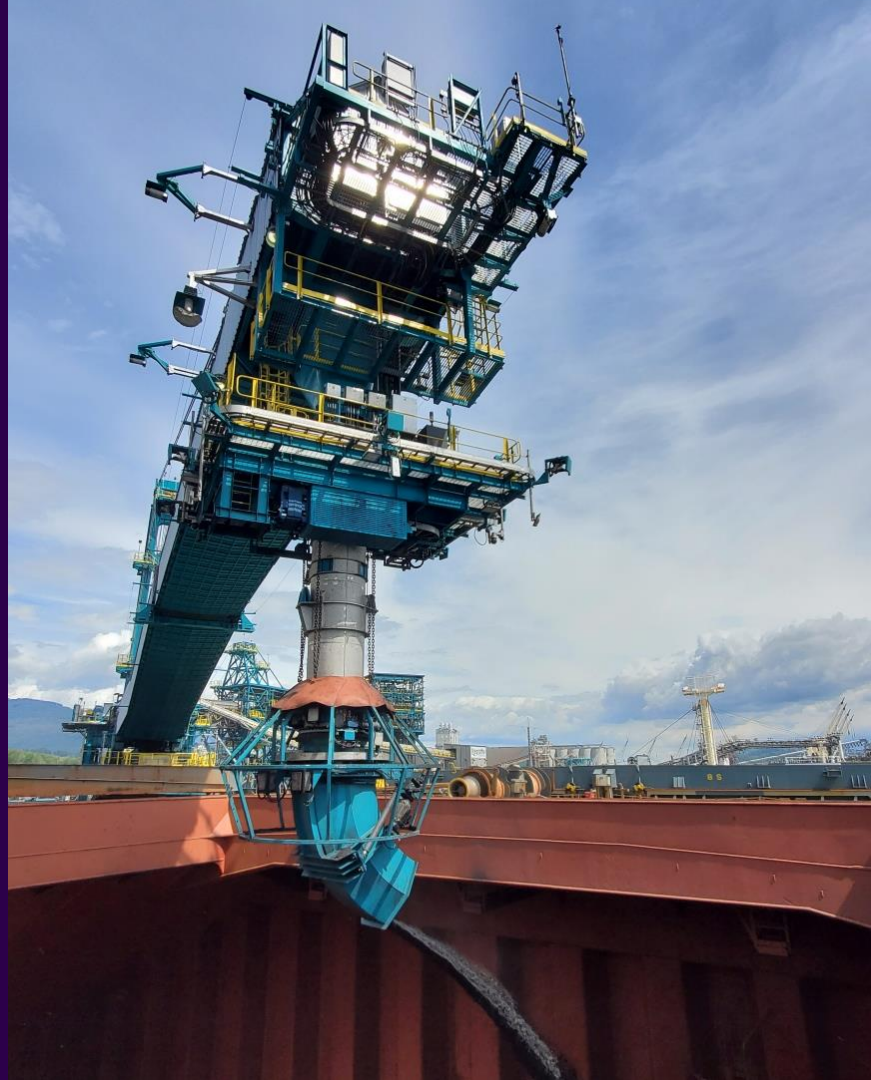

Neptune Port Upgrade

Progress Gallery

Q2 2021

Teck

Neptune - Cape-Size Vessel Tie Up (Largest ever loaded at Neptune)

May, 2021

Neptune - New Shiploader loading Cape- size vessel

May, 2021

Neptune - New Shiploader loading Cape- size vessel

May, 2021

Teck

Neptune - New Stacker- Reclaimer

July, 2021

Neptune - Indexer

April, 2021

Neptune - New Double Dumper